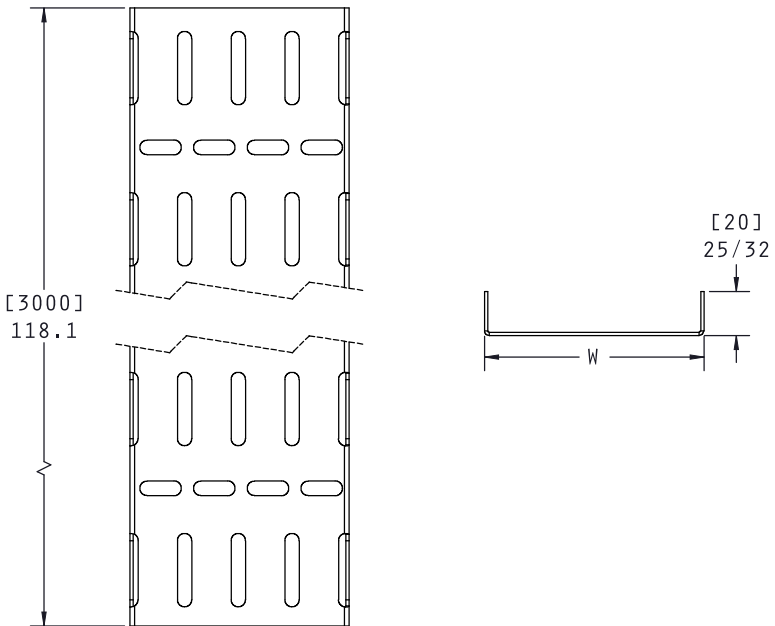

CABLE TRAY

LIGHT DUTY TROUGH STYLE

ADDITIONAL HEIGHTS AND WIDTHS AVAILABLE ON REQUEST
MINIMUM ORDER QUANTITIES MAY APPLY

PART NUMBER			WIDTH
STAINLESS	STEEL	ALUMINUM	
CTR20-050	CTR20-050S	CTR20-050A	1.969" (50MM)
CTR20-100	CTR20-100S	CTR20-100A	3.937" (100MM)
CTR20-150	CTR20-150S	CTR20-150A	5.906" (150MM)
CTR20-200	CTR20-200S	CTR20-200A	7.874" (200MM)
CTR20-300	CTR20-300S	CTR20-300A	11.811" (300MM)