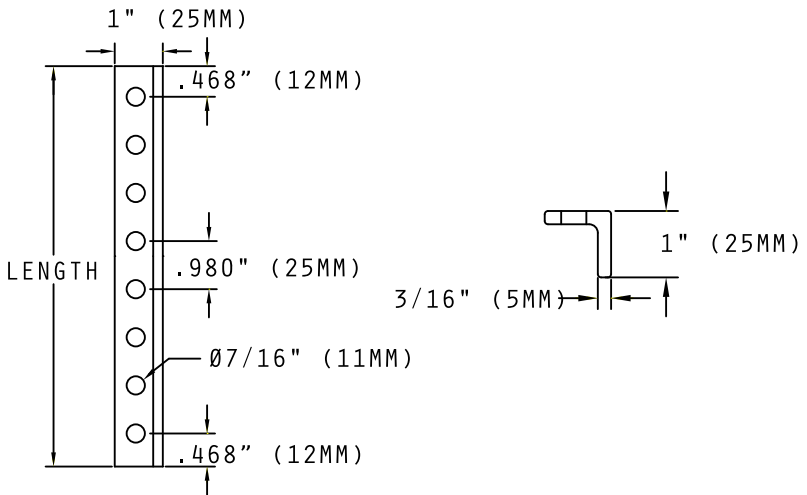

METRIC ANGLE

WELD STUD MOUNTING

AVAILABLE IN 25MM INCREMENTS FROM 180MM TO 3000MM

STEEL

3ADS-0180 - 3ADS-3000