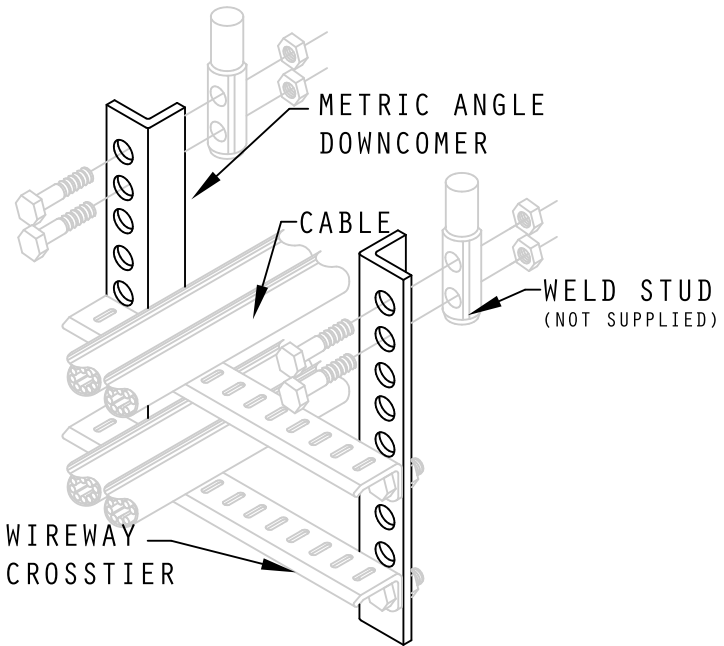

METRIC ANGLE

WELD STUD MOUNTING

AVAILABLE IN 25MM INCREMENTS FROM 180MM TO 3000MM

STEEL

3ADS-0180 - 3ADS-3000