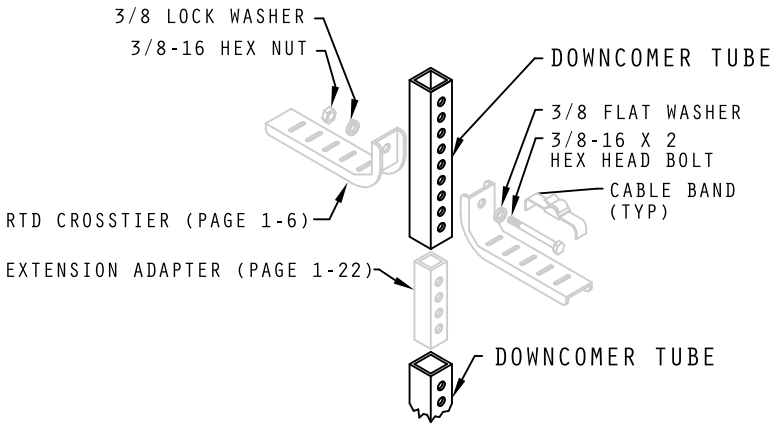

SQUARE TUBE

AVAILABLE IN 1" INCREMENTS FROM 6" - 36"	
ADDITIONAL SIZES AVAILABLE ON REQUEST	
ALUMINUM	STEEL
RTA-06 - RTA-36	RT-06 - RT-36