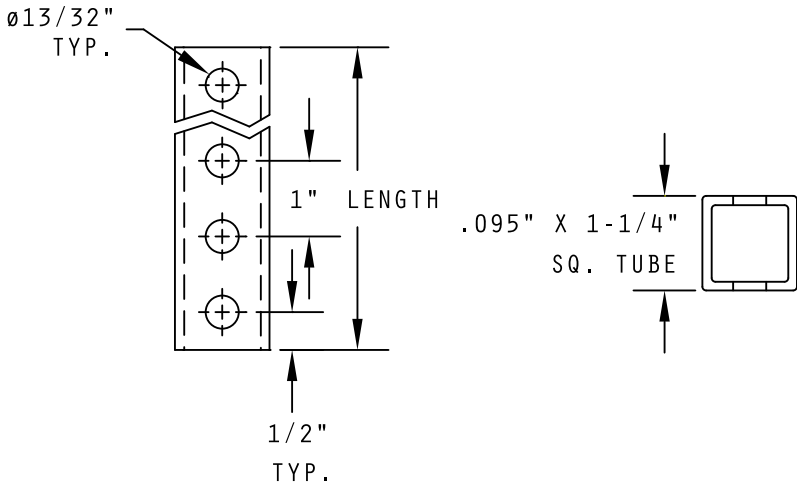

SQUARE TUBE

AVAILABLE IN 1" INCREMENTS FROM 6" - 36"	
ADDITIONAL SIZES AVAILABLE ON REQUEST	
ALUMINUM	STEEL
RTA-06 - RTA-36	RT-06 - RT-36