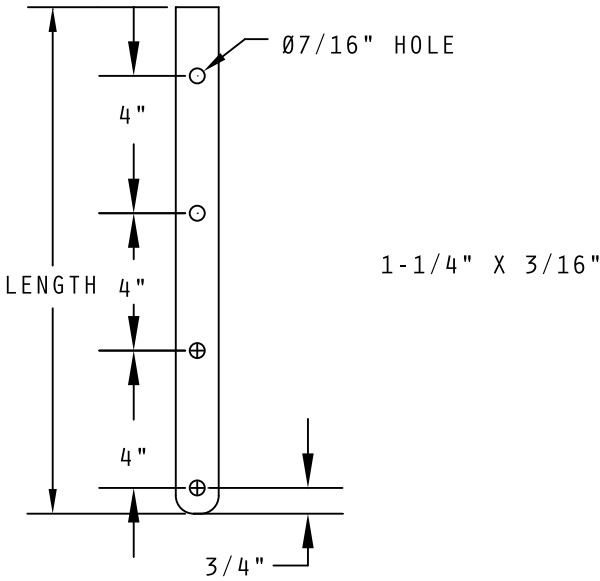

# FLAT BAR

9S WIREWAY (PAGE 1-12)

ALSO AVAILABLE IN ALUMINUM

AVAILABLE IN 2" INCREMENTS FROM 3 1/2" TO 15 1/2"	
STEEL	
PART NUMBER	NUMBER OF HOLES
2F-03 - 2F-05	1
2F-07 - 2F-09	2
2F-11 - 2F-13	3
2F-15	4