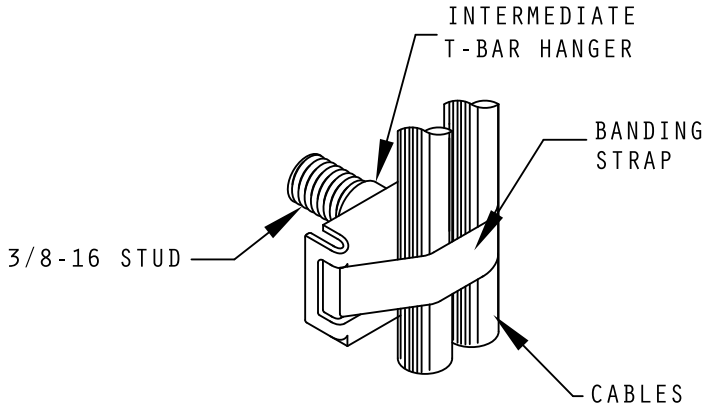

T - BAR HANGER

INTERMEDIATE

RATED FOR LOADS UP TO 10 LBS

***** OBSOLETE - LIMITED AVAILABILITY *****

AVAILABLE IN 1" INCREMENTS FROM 1 1/2" TO 7 1/2"		
ALUMINUM	STEEL	STAINLESS
RTD7250A - RTD7750A	RTD7150 - RTD7750	RTD7350S - RTD7750S