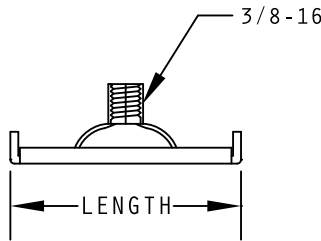

T - BAR HANGER

INTERMEDIATE

RATED FOR LOADS UP TO 10 LBS

***** OBSOLETE - LIMITED AVAILABILITY *****

AVAILABLE IN 1" INCREMENTS FROM 1 1/2" TO 7 1/2"		
ALUMINUM	STEEL	STAINLESS
RTD7250A - RTD7750A	RTD7150 - RTD7750	RTD7350S - RTD7750S