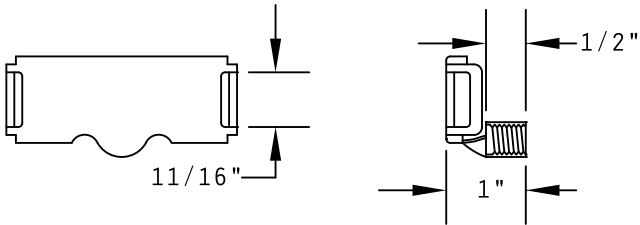

T - BAR HANGER

INTERMEDIATE

RATED FOR LOADS UP TO 10 LBS

***** OBSOLETE - LIMITED AVAILABILITY *****

AVAILABLE IN 1" INCREMENTS FROM 1 1/2" TO 7 1/2"		
ALUMINUM	STEEL	STAINLESS
RTD7250A - RTD7750A	RTD7150 - RTD7750	RTD7350S - RTD7750S