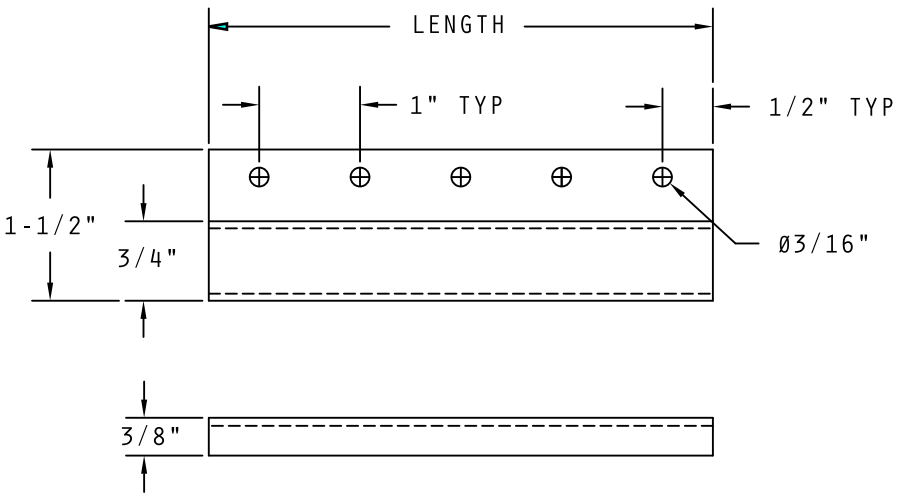

CABLE SUPPORT

HONEYCOMB SINGLE

AVAILABLE IN 1" INCREMENTS FROM 2" TO 8"		
ALUMINUM	STEEL	STAINLESS
RT60201A - RT60801A	RT60201 - RT60801	RT60201S - RT60801S