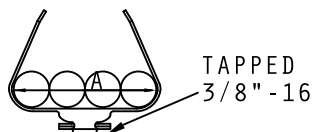

QUAD HANGER

STEEL	STAINLESS	A-DIA
RTG5750	RTG5750S	4 x .75