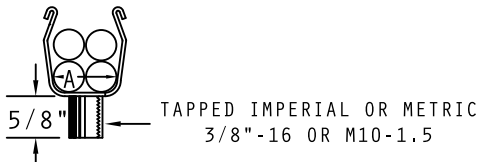

QUAD HANGER

STEEL	STEEL (M)	STAINLESS	STAINLESS (M)	A-DIA
RTW4531	RTM4531	RTW4531S	RTM4531S	2 x .531