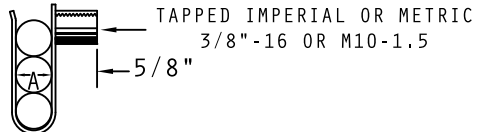

TRIPLE HANGER

STEEL	STEEL (M)	STAINLESS	STAINLESS (M)	A-DIA
RTW3531	RTM3531	RTW3531S	RTM3531S	.531