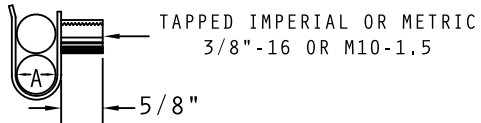

# PINCH HANGER

WELDED

SINGLE HANGER

STEEL	STEEL (M)	STAINLESS	STAINLESS (M)	A-DIA
RTW1275	RTM1275	RTW1275S	RTM1275S	.275
RTW1358	RTM1358	RTW1358S	RTM1358S	.371
RTW1531	RTM1531	RTW1531S	RTM1531S	.531
RTW1680	RTM1680	RTW1680S	RTM1680S	.680
RTW1750	RTM1750	RTW1750S	RTM1750S	.750
RTW1900	RTM1900	RTW1900S	RTM1900S	.900
RTW1224	RTM1224	RTW1224S	RTM1224S	1.224

DOUBLE HANGER

STEEL	STEEL (M)	STAINLESS	STAINLESS (M)	A-DIA
RTW2275	RTM2275	RTW2275S	RTM2275S	.275
RTW2358	RTM2358	RTW2358S	RTM2358S	.371
RTW2531	RTM2531	RTW2531S	RTM2531S	.531
RTW2680	RTM2680	RTW2680S	RTM2680S	.680
RTW2750	RTM2750	RTW2750S	RTM2750S	.750
RTW2900	RTM2900	RTW2900S	RTM2900S	.900
RTW2000	RTM2000	RTW2000S	RTM2000S	1.224