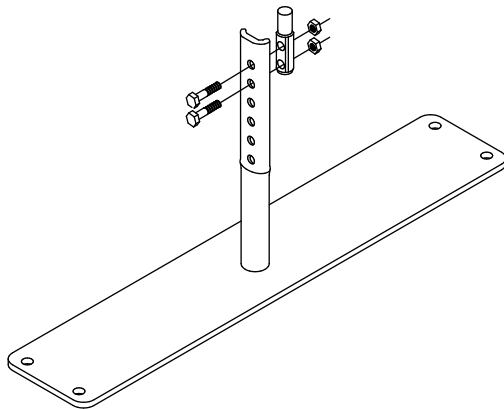

LIGHT LEG

WELD STUD TYPE

AVAILABLE IN 9", 12", 18", 24", 30", 48"	
STEEL	
90 DEGREE MOUNT	45 DEGREE MOUNT
EFG5B09S - EFG5B48S	EFG5B09S4 - EFG5B48S4