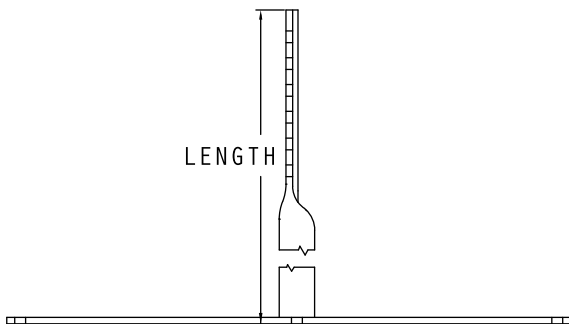

LIGHT LEG

WELD STUD TYPE

AVAILABLE IN 9", 12", 18", 24", 30", 48"	
STEEL	
90 DEGREE MOUNT	45 DEGREE MOUNT
EFG5B09S - EFG5B48S	EFG5B09S4 - EFG5B48S4