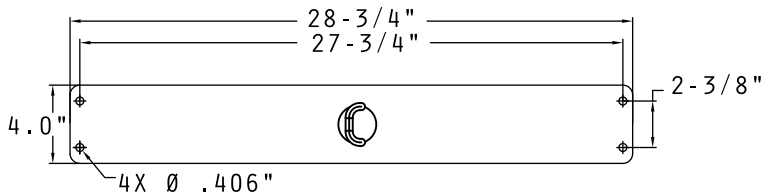

LIGHT LEG

WELD STUD TYPE

AVAILABLE IN 9", 12", 18", 24", 30", 48"	
STEEL	
90 DEGREE MOUNT	45 DEGREE MOUNT
EFG5B09S - EFG5B48S	EFG5B09S4 - EFG5B48S4