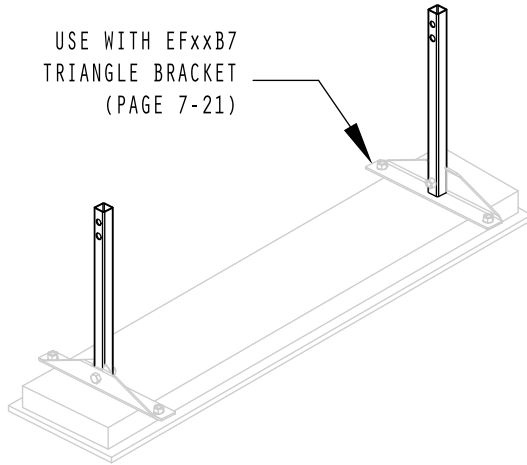

# SQUARE TUBE LIGHT LEG

AVAILABLE IN 1" INCREMENTS FROM 4" TO 39"	
STEEL	
PART NUMBER	LENGTH
RTS7-04 - RTS7-39	4" TO 39"