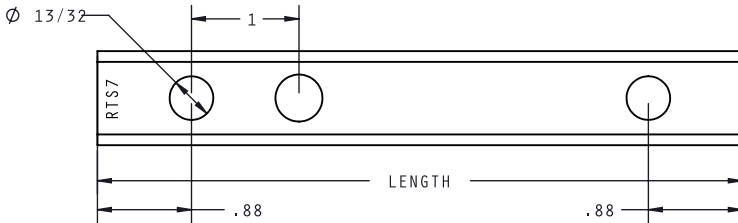

# SQUARE TUBE LIGHT LEG

AVAILABLE IN 1" INCREMENTS FROM 4" TO 39"	
STEEL	
PART NUMBER	LENGTH
RTS7-04 - RTS7-39	4" TO 39"