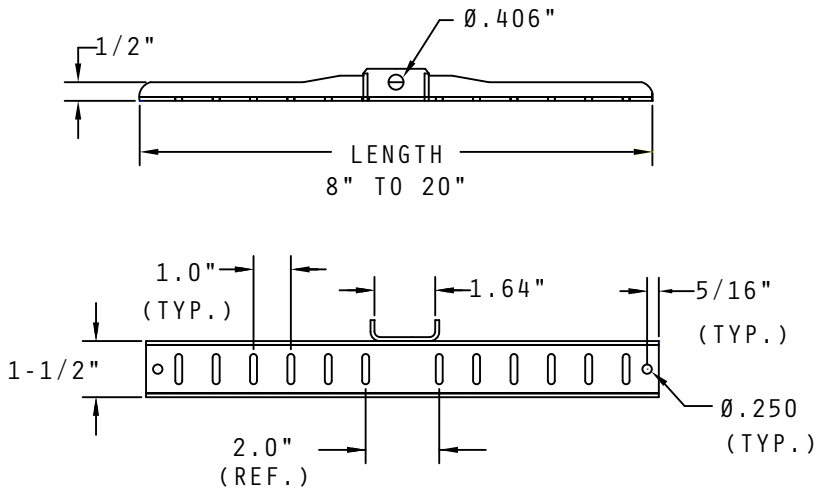

# 3MOR CROSSTIER

MILITARY OPTIONAL REPLACEMENT  
INVERTED "T" STYLE

AVAILABLE IN 1" INCREMENTS FROM 6" TO 20"		
ALUMINUM	STEEL	STAINLESS
3MOR-06A - 3MOR-20A	3MOR-06 - 3MOR-20	3MOR-06S - 3MOR-20S