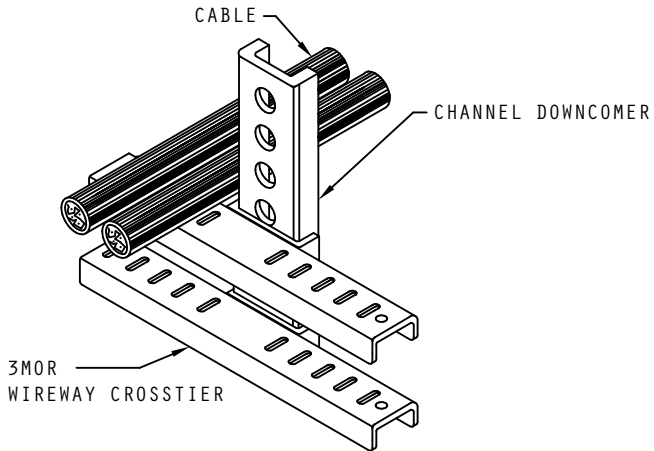

# 3MOR CROSSTIER

MILITARY OPTIONAL REPLACEMENT  
INVERTED "T" STYLE

AVAILABLE IN 1" INCREMENTS FROM 6" TO 20"		
ALUMINUM	STEEL	STAINLESS
3MOR-06A - 3MOR-20A	3MOR-06 - 3MOR-20	3MOR-06S - 3MOR-20S